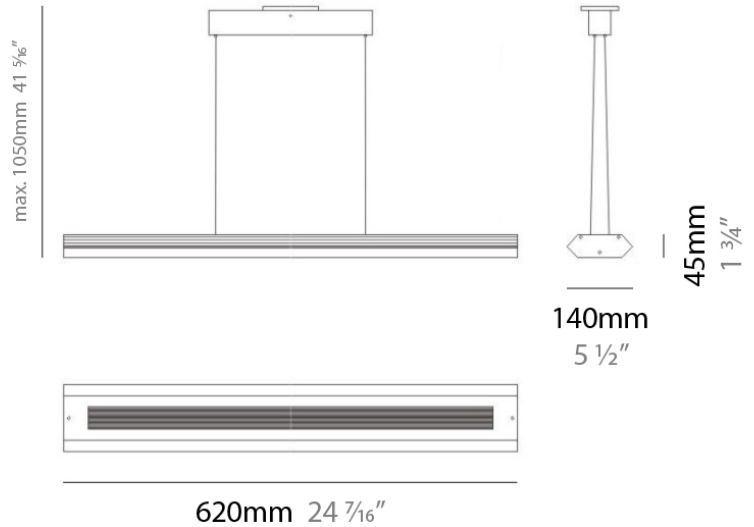

D91112

GENERAL

Series: Finestra

Brand: Milan

Division: Design

Mounting Type: Suspension

Mounting Location: Ceiling

Subcategory: Pendant

PHYSICAL

Shape: Abstract

Length (mm): 620

Length (in): 24

Width (mm): 54

Width (in): 2 1/8

Height (mm): 1050

Height (in): 41

Max. Overall Height (mm): 1041

Max. Overall Height (in): 41

Light Distribution: Direct / Indirect

Weight (kg): 2.86

Weight (lbs): 6.31

Fixture Material: Aluminum

ELECTRICAL

Number of Lamps: 2

Lamp Type: T5 Fluorescent

Bulb Included: Bulb Not Included

Total Output Wattage (W): 48

Max. Wattage Per Lamp (W): 24

Lamp Base: G5 Bi-pin

Input Voltage (V): 120

LED

OPTICAL

RATINGS AND CERTIFICATIONS

Certified By: CSA Certified to UL and CSA Standards

IP rating: IP20